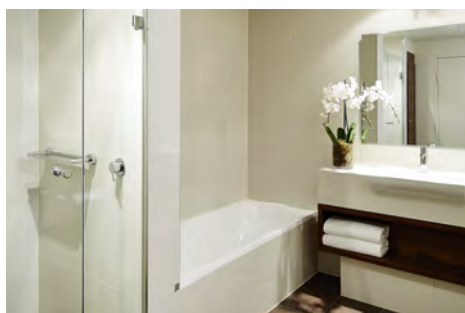

## Room Facilities

- Wireless broadband internet access
- Media hub TV connection
- LCD flat screen TV with HD picture
- Foxtel cable television
- On demand movies
- Large working desk
- Pillow menu
- Mini bar
- Tea & coffee facilities
- Dressing room
- FM clock radio/alarm
- IDD telephone
- In-room safe
- Hairdryer
- Ironing board
- Relaxing armchair

## Hotel Facilities

- 124 x Guest Rooms
- 34 x Deluxe Rooms
- 34 x Twin Rooms
- 7 x Triple Rooms
- 5 x Family Rooms
- 1 x Parkview Suite
- 1 x Presidential Suite
- Conference & Events Centre
- Complimentary St Kilda Rd shuttle
- Business Centre
- 24 hour reception
- 24 hour room service
- Express checkout
- Complimentary newspapers
- Wireless internet access
- Woods Café, Bar & Restaurant
- Cardio gym and spa
- Sauna and plunge pool
- Secure car parking
- Laundry service and valet
- On-site self service laundry
- Safe deposit boxes
- Courier service
- 24 hour doctor on call
- Foreign exchange facilities